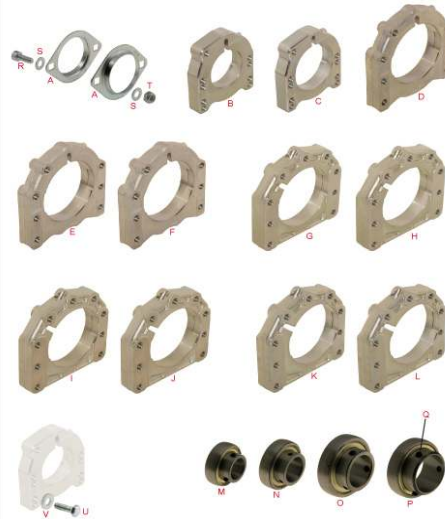

Tav.23	Varenummer	Beskrivelse	n°	Inkl. Moms
	OF101045	AXLE'S SUPPORTS		
A	0048.A2	Axle's monocoque Ø 25 mm		40,00
B	0048.FA	Axle's support Ø 25 mm for Mini Kart		473,00
C	0048.FB	Axle's support Ø 30 mm		473,00
		for Baby - Mini - nordix		
D	0048.KDE	Axle's forged AL support Ø 40 - 50 mm		690,00
		2 position		
E	0048.KDEA	Axle's forged AL support Ø 40 - 50 mm		690,00
		3 position - central / right		
F	0048.KDEASX	Axle's forged AL support Ø 40 - 50 mm		690,00
		3 position - left		
G	0048.KDEBA	Axle's forged AL concentric support Ø 40 - 50 mm		709,00
		3 position - central / right		
H	0048.KDEBASX	Axle's forged AL concentric support		709,00
		Ø 40 - 50 mm 3 position - left		
I	0048.KDEBB	Axle's forged AL misaligned support 5 mm		709,00
		Ø 40 - 50 mm 3 position - central / right		
J	0048.KDEBBSX	Axle's forged AL misaligned support 5 mm		709,00
		Ø 40 - 50 mm 3 position - left		
K	0048.KDEBC	Axle's forged AL misaligned support 10 mm		709,00
		Ø 40 - 50 mm 3 position - central / right		
L	0048.KDEBCSX	Axle's forged AL misaligned support 10 mm		709,00
		Ø 40 - 50 mm 3 position - left		
M	0049.B0	Axle's bearing Ø 25 x 50 mm		148,00
N	0049.00	Axle's bearing Ø 30 x 60 mm		187,00
O	0049.A0	Axle's bearing Ø 40 x 80 mm		226,00
P	0049.DA	Axle's bearing Ø 50 x 80 mm		246,00
Q	0219.00	Axle's locking bearing	10 Stk.	18,00
R	V.TCE8X20	TCEI screw 8 x 20	10 Stk.	15,00
S	R.P.8X17	Washer Ø 8 x 17 mm	10 Stk.	4,00
T	D.M8A.B.	A.B. nut M8	10 Stk.	7,00
U	V.TE8X25	TE screw 8 x 25	10 Stk.	13,00
V	R.P.8X17X3	Washer Ø 8 x 17 x 3 mm	10 Stk.	10,00

PB Kart Race
Tlf. 2145 7379

Tav. 23 SUPPORTI ASSALE • AXLE'S SUPPORTS

52

In vigore dal - Effettivo from 1-10-2009

PB Kart Race, Nygårdsvænget 9, 8410 Rønde, Tlf. 2145 7379